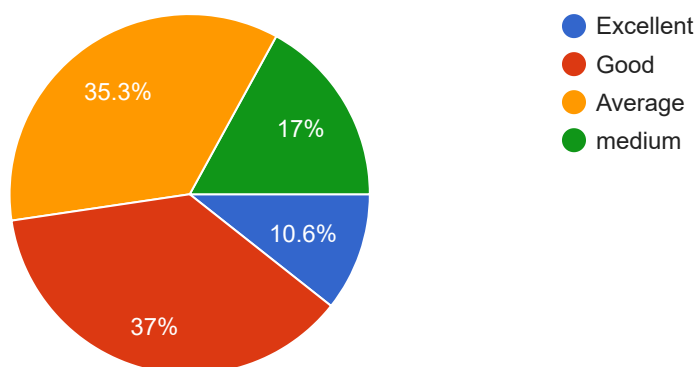

Grade the quality of smart classrooms

235 responses