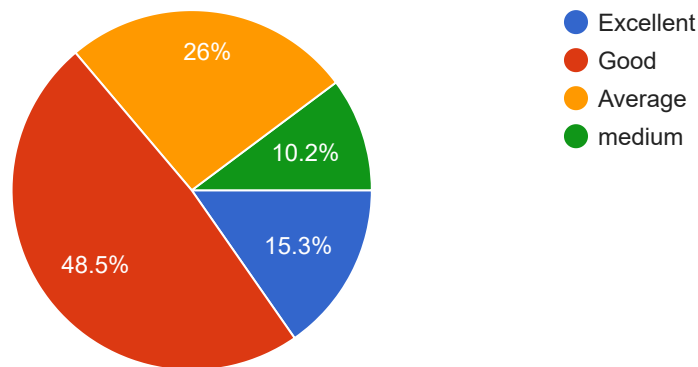

228 responses

Grade the year Calendar schedule followed by college

235 responses

Grade the time table prepared by college

235 responses

Grade the content of syllabus by Shivaji University

235 responses

Grade the quality of teaching methodology