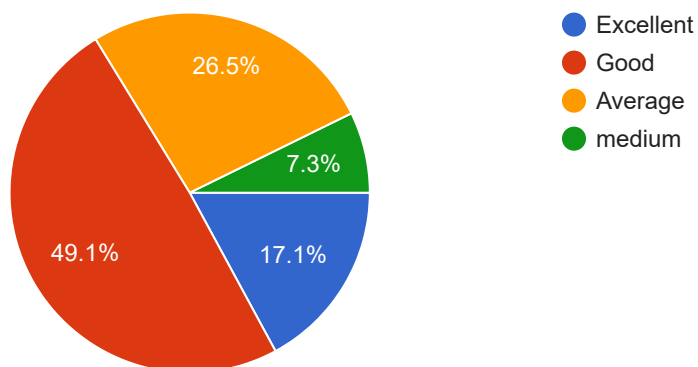

Grade the quality of teaching methodology

234 responses