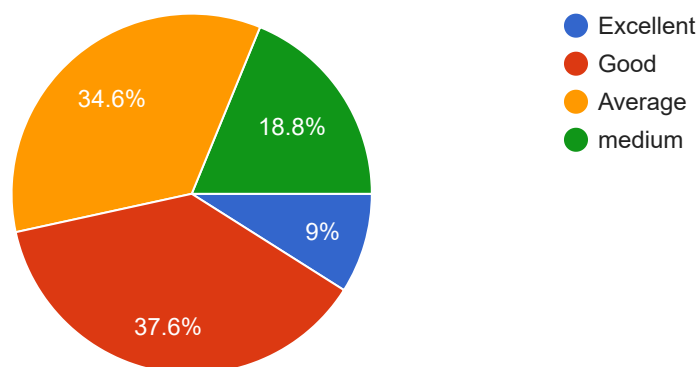

236 responses

Grade the case studies suggested by institute

234 responses

Grade the quality of computer facilities available with institute

234 responses

Grade the quality of WI-FI facility provided by institute