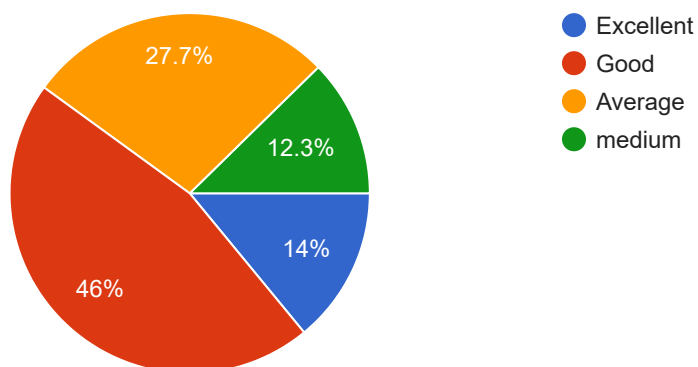

Grade the internal evaluation process followed throughout the academic semester.

235 responses