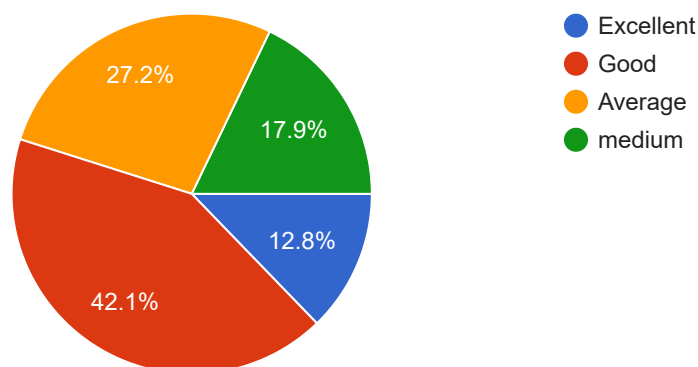

228 responses

Grade the year Calendar schedule followed by college

235 responses

Grade the time table prepared by college

235 responses

Grade the content of syllabus by Shivaji University

235 responses

Grade the quality of teaching methodology