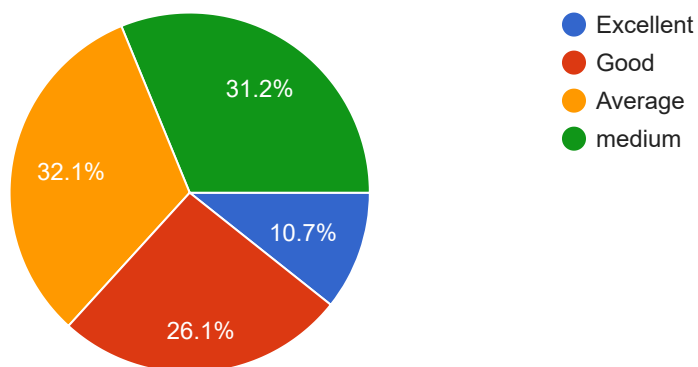

Grade the quality of WI-FI facility provided by institute

234 responses