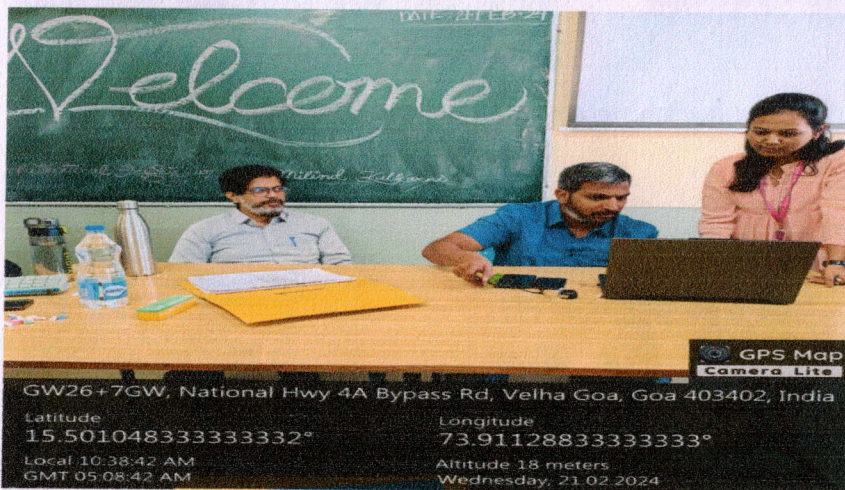

• Design review conducted for T.Y.B.Arch for architectural design
BY Ar. Milind Kulkarni

Appasaheb Birnale

V.C. PRINCIPAL
APPASAHEB BIRNALE COLLEGE
OF ARCHITECTURE, SANGLI