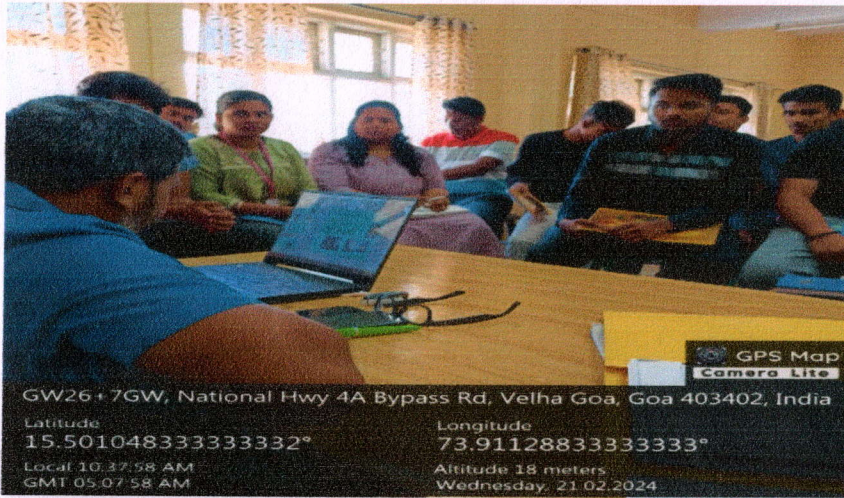

• Design review conducted for T.Y.B.Arch for architectural design
BY Ar. Milind Kulkarni

Appasaheb Birnale

V.C. PRINCIPAL
APPASAHEB BIRNALE COLLEGE
OF ARCHITECTURE, SANGLI