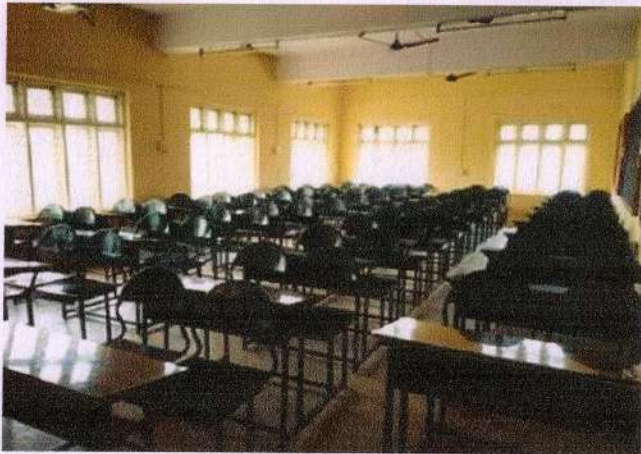

Classrooms:

The college has well-ventilated and spacious 11-number studios 7-classroom 1-seminar hall equipped with modern furniture and audiovisual aids, providing an ideal setting for interactive learning. Each classroom adheres to the space requirements set by statutory bodies, ensuring comfort and effective teaching.

CONSTRUCTION YARD

REDMI NOTE 9 PRO MAX
CLICK BY U-RAJ

14/02/2023 14:53

Pratya
I/C. PRINCIPAL
APPASAHEB BIRNALE COLLEGE
OF ARCHITECTURE, SANGLI.

LECTURE ROOMS

Amalga

I/C. PRINCIPAL

APPASAHEB BIRNALE COLLEGE