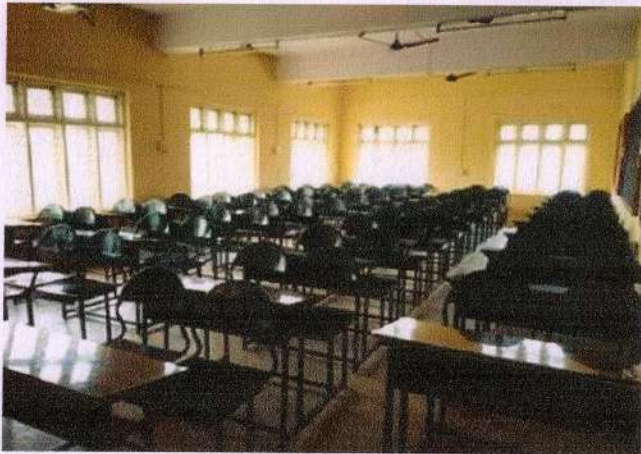

LECTURE ROOMS

Amalga

I/C. PRINCIPAL

APPASAHEB BIRNALE COLLEGE