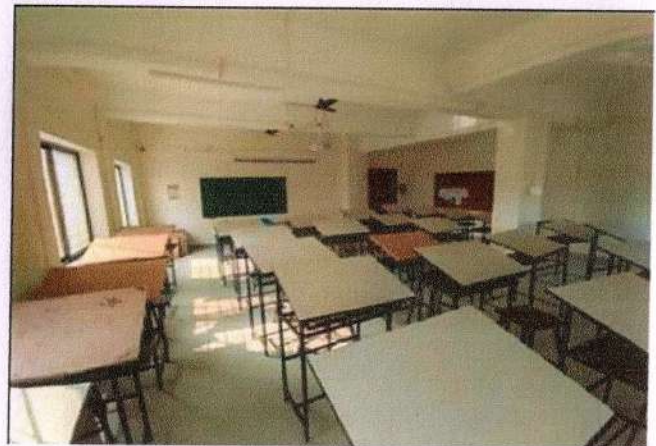

Classrooms:

The college has well-ventilated and spacious 11-number studios 7-classroom 1-seminar hall equipped with modern furniture and audiovisual aids, providing an ideal setting for interactive learning. Each classroom adheres to the space requirements set by statutory bodies, ensuring comfort and effective teaching.

CONSTRUCTION YARD

Pratya
I/C. PRINCIPAL
APPASAHEB BIRNALE COLLEGE
OF ARCHITECTURE, SANGLI.

LECTURE ROOMS

Amalga

I/C. PRINCIPAL

APPASAHEB BIRNALE COLLEGE

CLASSROOM WITH LCD FACILITIES

Pratya